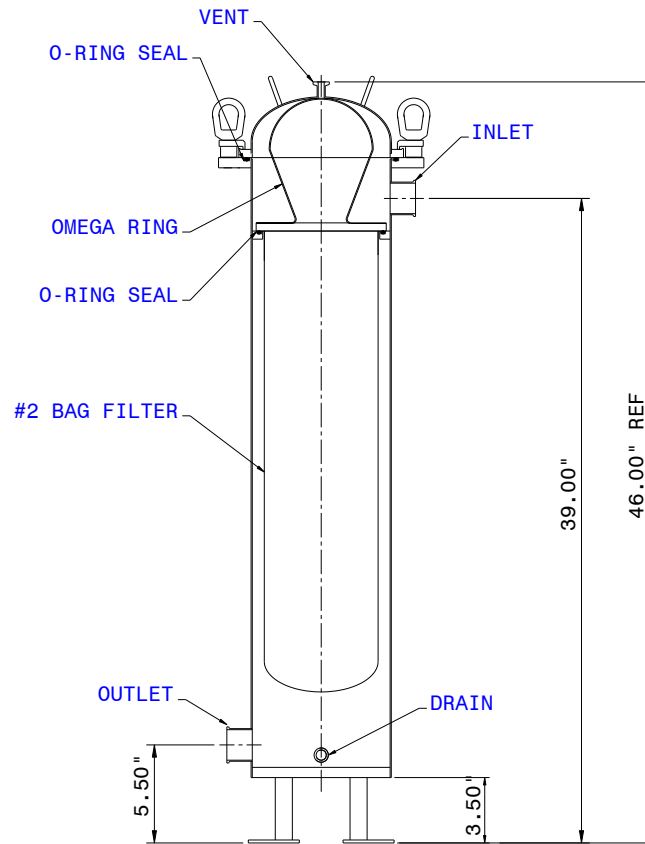

Industrial High Purity #2 Bag Filter Housing

Custom Housing Part Number

IHPB - 2
Industrial High Purity Bag Housing
 316L Stainless Steel
Number 2 Bag

- 2 -
Inlet/Outlet Connection
 TC Tri Clamp
 F Flanged

- 1/2 -
Vent/Drain Connection
 TC Tri Clamp
 NPT Female Threaded

- -
Gasket Material
 E EPDM
 V Viton
 S Silicone

- -
Interior/Exterior Finish
 BBP Bead Blast & Passivate
 EP Electropolish

Note: Dimensions are for reference only. Design drawings available upon request.