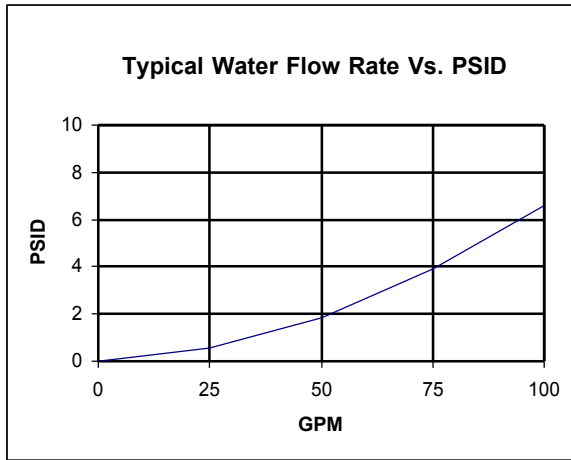

Industrial High Purity #2 Bag Filter Housing

Custom Housing Part Number

IHPB - 2
Industrial High Purity Bag Housing
 316L Stainless Steel
Number 2 Bag

- 2 -
Inlet/Outlet Connection
 TC Tri Clamp
 F Flanged

- 1/2 -
Vent/Drain Connection
 TC Tri Clamp
 NPT Female Threaded

- -
Gasket Material
 E EPDM
 V Viton
 S Silicone

- -
Interior/Exterior Finish
 BBP Bead Blast & Passivate
 EP Electropolish

Note: Dimensions are for reference only. Design drawings available upon request.