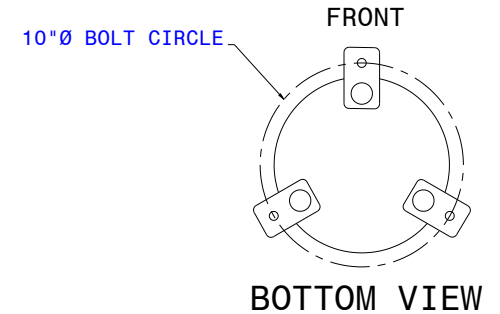

Industrial High Purity #2 Bag Filter Housing

Custom Housing Part Number

IHPB - 2
Industrial High Purity Bag Housing
 316L Stainless Steel
Number 2 Bag

- 2 -
Inlet/Outlet Connection
 TC Tri Clamp
 F Flanged

- 1/2 -
Vent/Drain Connection
 TC Tri Clamp
 NPT Female Threaded

- -
Gasket Material
 E EPDM
 V Viton
 S Silicone

- -
Interior/Exterior Finish
 BBP Bead Blast & Passivate
 EP Electropolish

Note: Dimensions are for reference only. Design drawings available upon request.