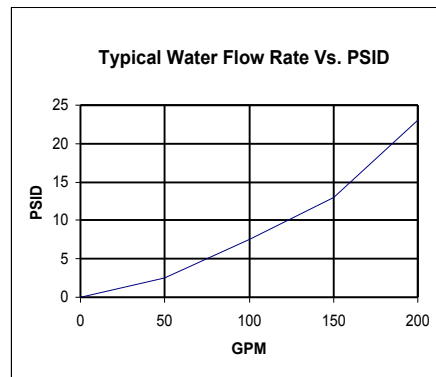

Sanitary Cartridge Filter Housing

3 Round In-Line

Part Number

Note: Dimensions are for reference only. Design drawings available upon request.

SAN	- 3I	-	-	- 2TC	-	-	EP
Sanitary	3 Round In-line	Element Length	Cartridge Connection	Inlet/Outlet Connection	Vent/Drain Connection	Gasket Material	Interior/Exterior Finish
		1 10"	7 226	2" TC Tri Clamp	TC 1/2" Tri Clamp	E EPDM	EP Electropolished
		2 20"	8 222		V 1/4" Valve	V Viton	
		3 30"				S Silicon	