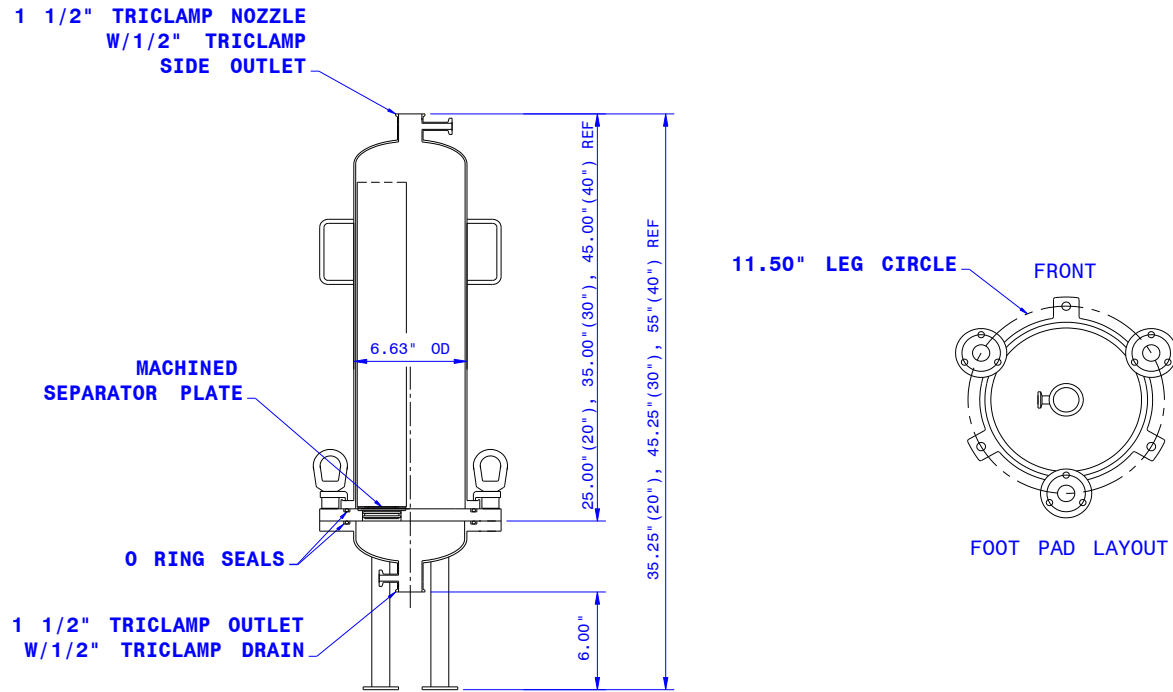

Sanitary Cartridge Filter Housing

3 Round In-Line

Part Number

Note: Dimensions are for reference only. Design drawings available upon request.

SAN	- 3I	-	-	- 2TC	-	-	EP
Sanitary	3 Round In-line	Element Length	Cartridge Connection	Inlet/Outlet Connection	Vent/Drain Connection	Gasket Material	Interior/Exterior Finish
		1 10"	7 226	2" TC Tri Clamp	TC 1/2" Tri Clamp	E EPDM	EP Electropolished
		2 20"	8 222		V 1/4" Valve	V Viton	
		3 30"				S Silicon	