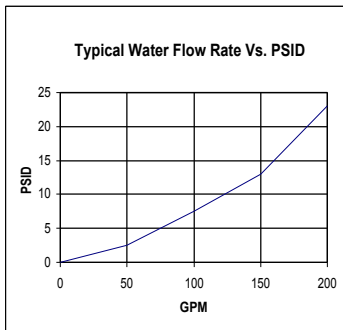

Sanitary Cartridge Filter Housing

5 Round T-Style

Part Number

Note: Dimensions are for reference only. Design drawings available upon request.

SAN	- 5T	-	-	- 2TC	-	-	EP
Sanitary	5 Round T-style	Element Length	Cartridge Connection	Inlet/Outlet Connection	Vent/Drain Connection	Gasket Material	Interior/Exterior Finish
		1 10"	7 226	2" TC Tri Clamp	TC 1/2" Tri Clamp	E EPDM	EP Electropolished
		2 20"	8 222		V 1/4" Valve	V Viton	
		3 30"				S Silicon	
		4 40"					