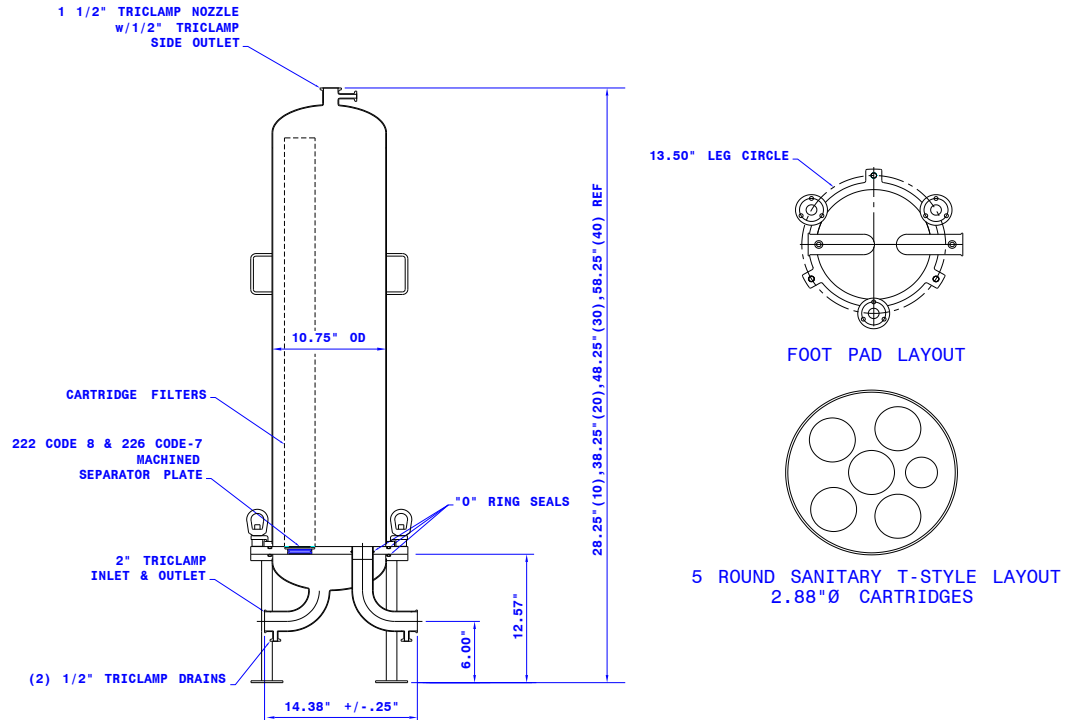

Sanitary Cartridge Filter Housing

5 Round T-Style

Part Number

Note: Dimensions are for reference only. Design drawings available upon request.

SAN	- 5T	-	-	- 2TC	-	-	EP
Sanitary	5 Round T-style	Element Length	Cartridge Connection	Inlet/Outlet Connection	Vent/Drain Connection	Gasket Material	Interior/Exterior Finish
		1 10"	7 226	2" TC Tri Clamp	TC 1/2" Tri Clamp	E EPDM	EP Electropolished
		2 20"	8 222		V 1/4" Valve	V Viton	
		3 30"				S Silicon	
		4 40"					