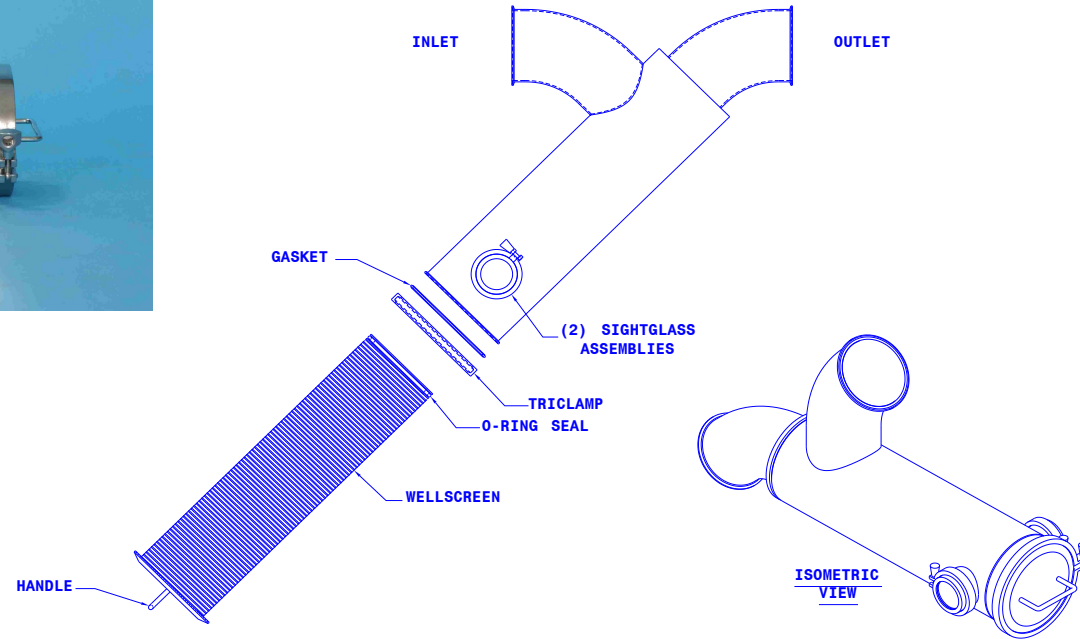

Sanitary Y- Strainer

Outside to Inside Flow

Strainer Part Number

SYS Sanitary Y-Strainer	- Inlet/Outlet Size	- Inlet/Outlet Type	- Strainer Slot Size	- Gasket Material	- Interior/Exterior Finish
	1.5"	TC Tri Clamp	See following	E EPDM	BBP Bead Blast
	2"	F Flanged	Technical page	V Viton	& Passivate
	3"	I In-Line	for Slot Options	S Silicon	EP Electropolished
	4"				
	6"				